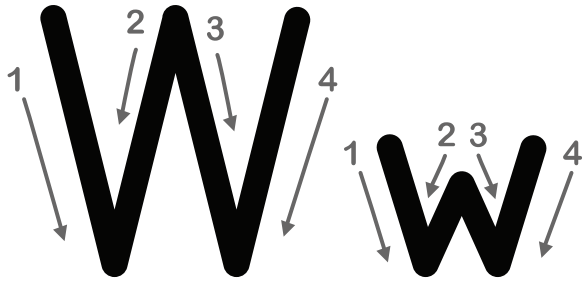

# Letter W

for Watermelon

Tracing practice area consisting of ten rows. Each row contains a dashed uppercase 'W' and a dashed lowercase 'w' for tracing, followed by blank space for independent practice.