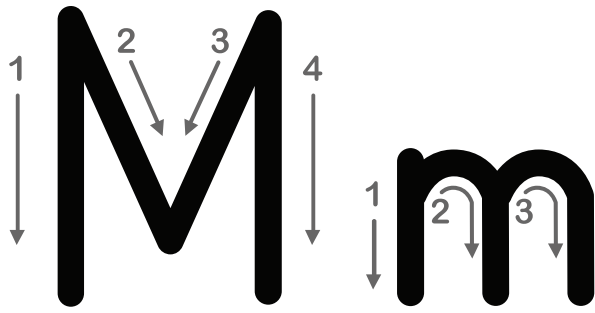

# Letter M

for Monkey

Tracing practice area consisting of ten rows. Each row contains five pairs of dashed uppercase 'M' and lowercase 'm' for tracing. Each letter is positioned between a solid top line and a solid bottom line, with a dashed midline.